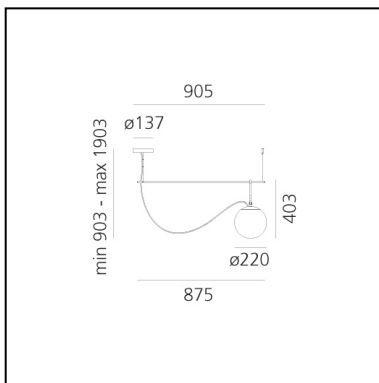

nh S2 22

Neri&Hu

IP20    Dimmerable: 

LUMINAIRE

- Watt: **15W**
- Voltage: **220-240V**
- Delivered lumens output: **1142lm**
- CCT: **3000K**
- Efficiency: **75%**
- Efficacy: **84.59lm/W**

Notes

The glass ball and brass rings can slide along the rod. The light intensity can only be adjusted with dimmable bulbs. Maximum bulb length 125mm. Maximum bulb diameter: 70mm.

PRODUCT CODE: 1275010A

FEATURES

- Article Code: **1275010A**
- Colour: **Black/brass**
- Installation: **Suspension**
- Material: **Blown glass, brushed brass**
- Series: **Design Collection**
- Environment: **Indoor**
- design by: **Neri&Hu**

DIMENSIONS

- Length: **cm 90.5**
- Height: **cm 40.3**
- Diameter: **cm 22**
- Base Diameter: **cm 13.7**
- Max Height from ceiling: **cm 190**
- Max Extension Length: **cm 90**
- Glow Wire Test: **850°**